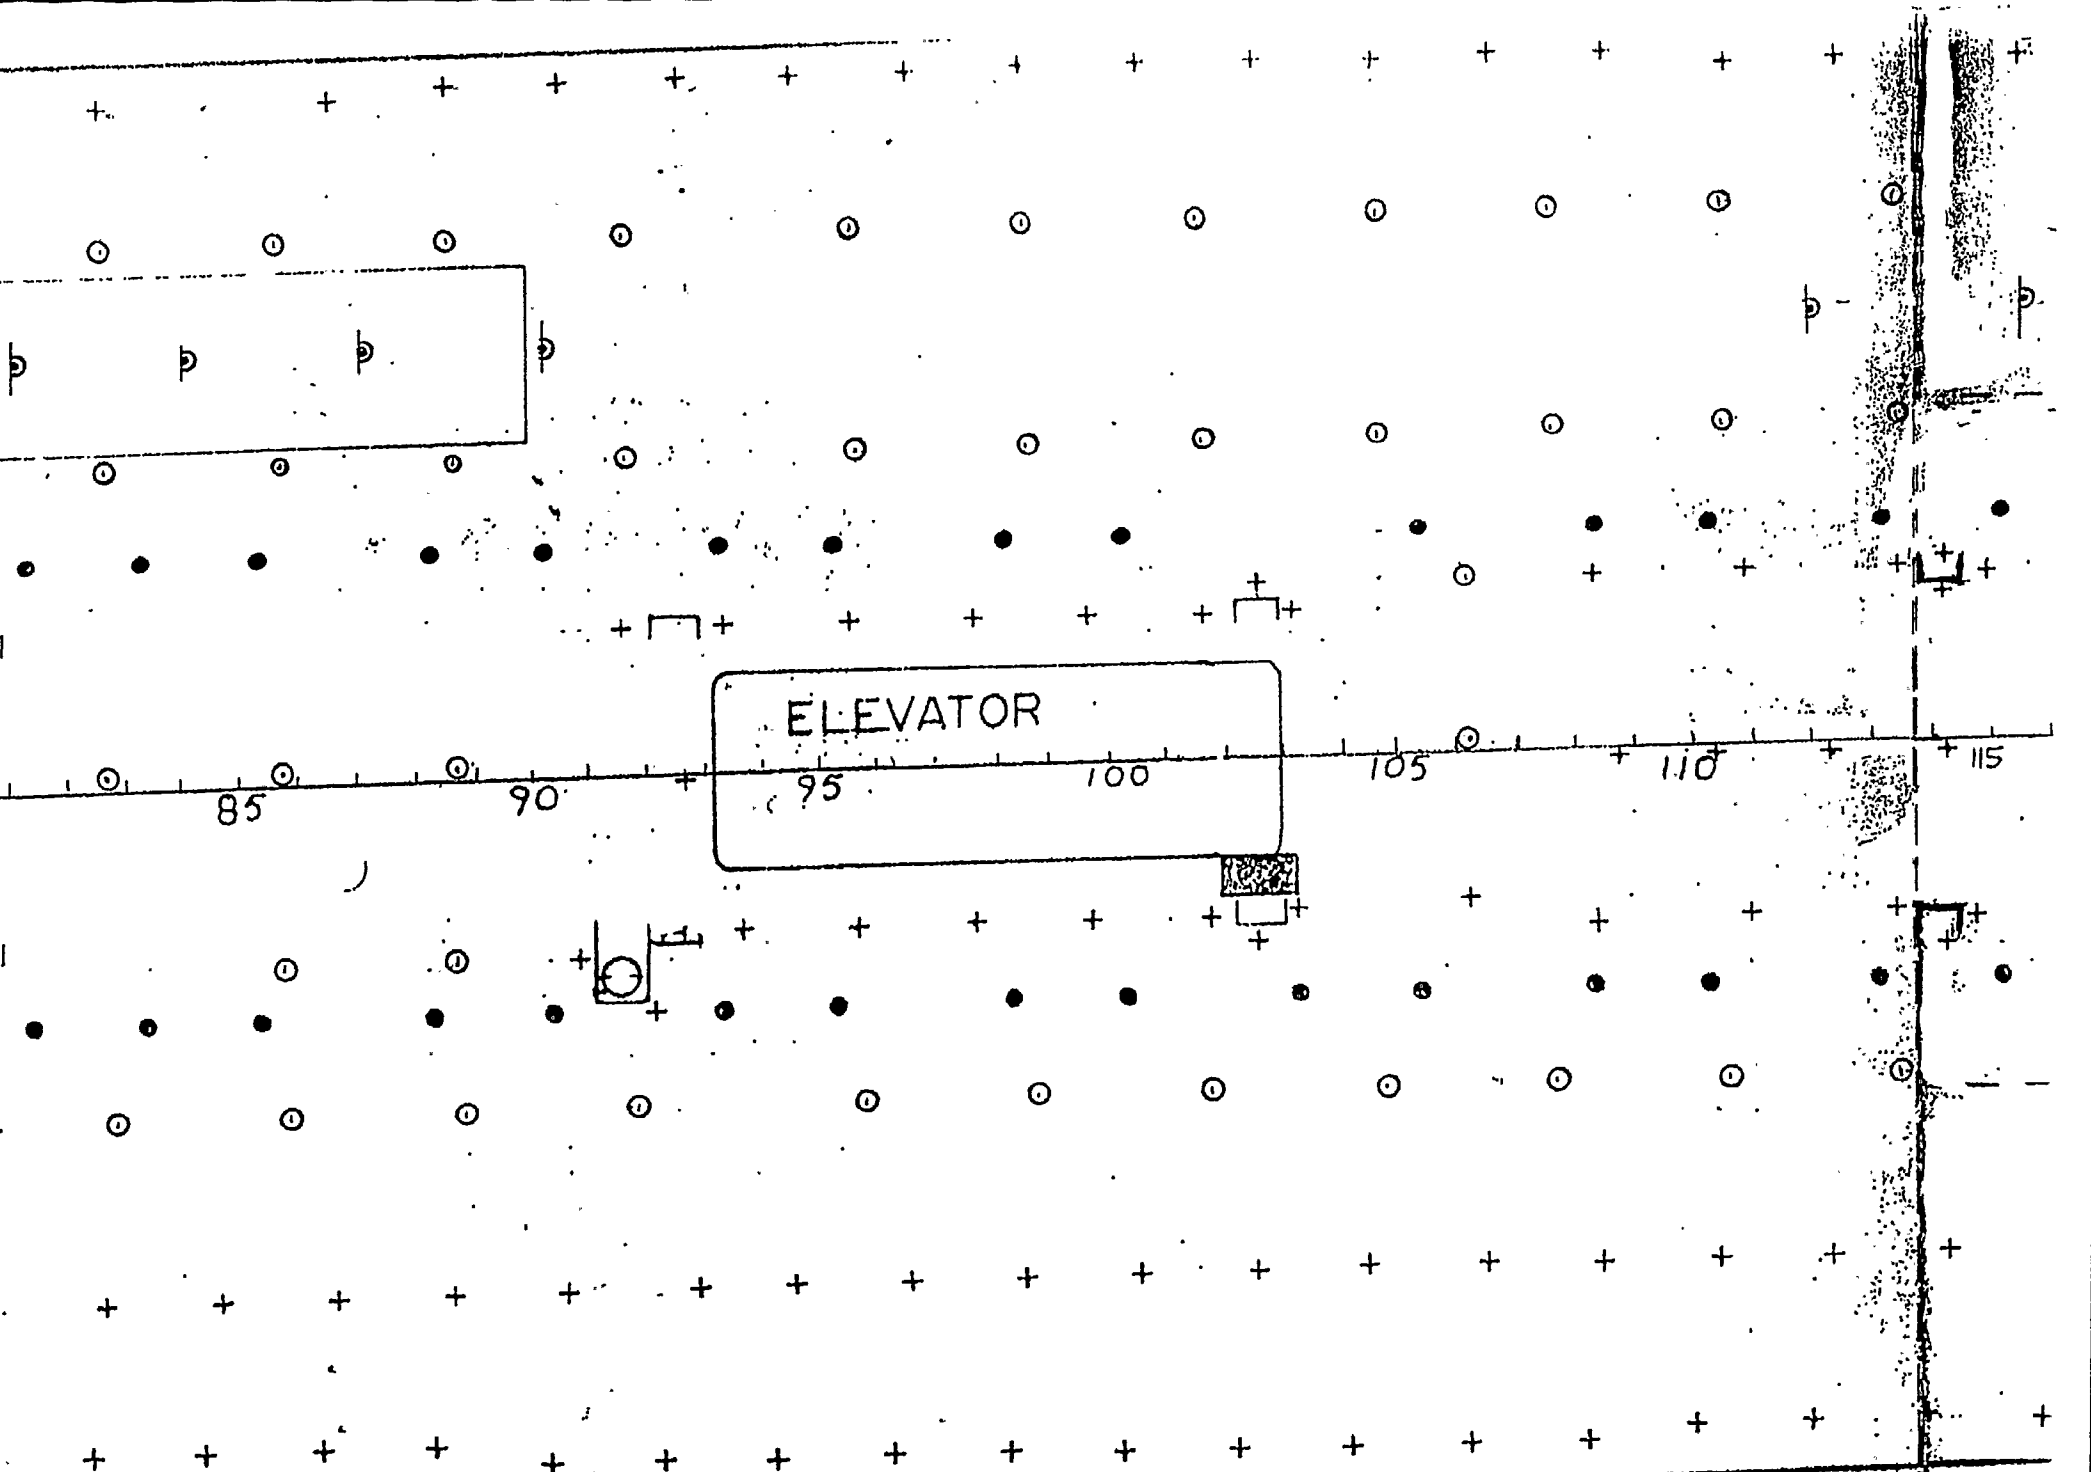

36" FRAME SPACING 1"=10'00" #3 HOLD MAIN DECK

CHIEF MATE
M/V CAPE LOBOS