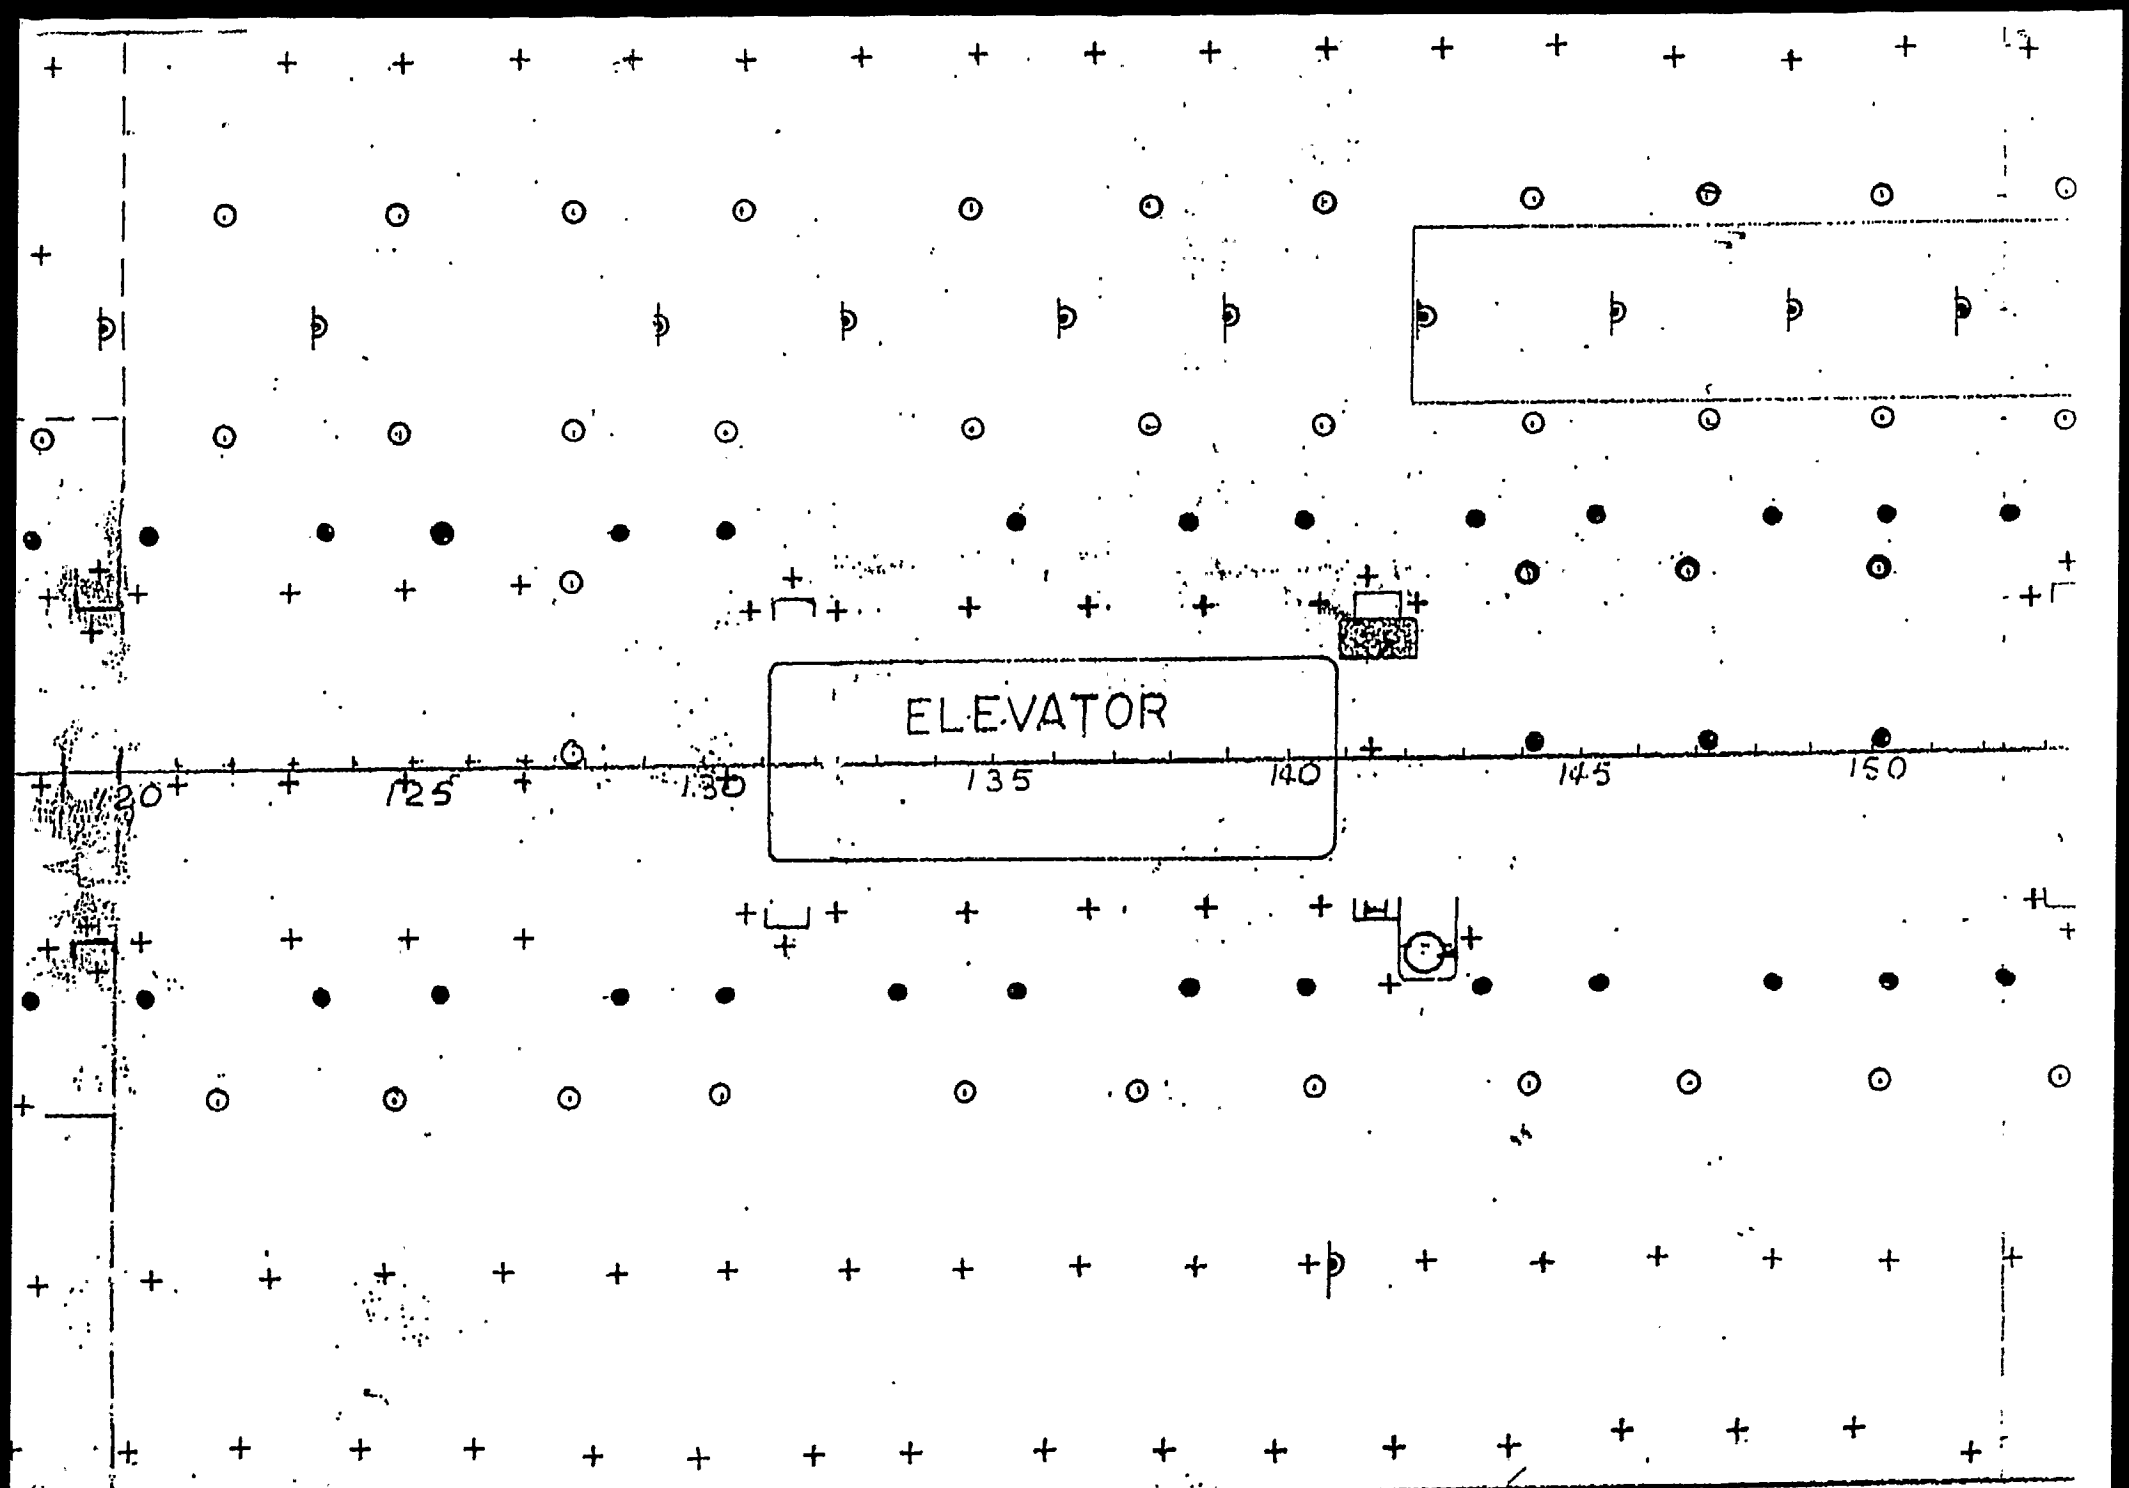

ELEVATOR

120 125 130 135 140 145 150

1"=10'00"

CHIEF MATE
M/V CAPE LOBOS

2 HOLD MAIN DECK

36" FRAME SPACING