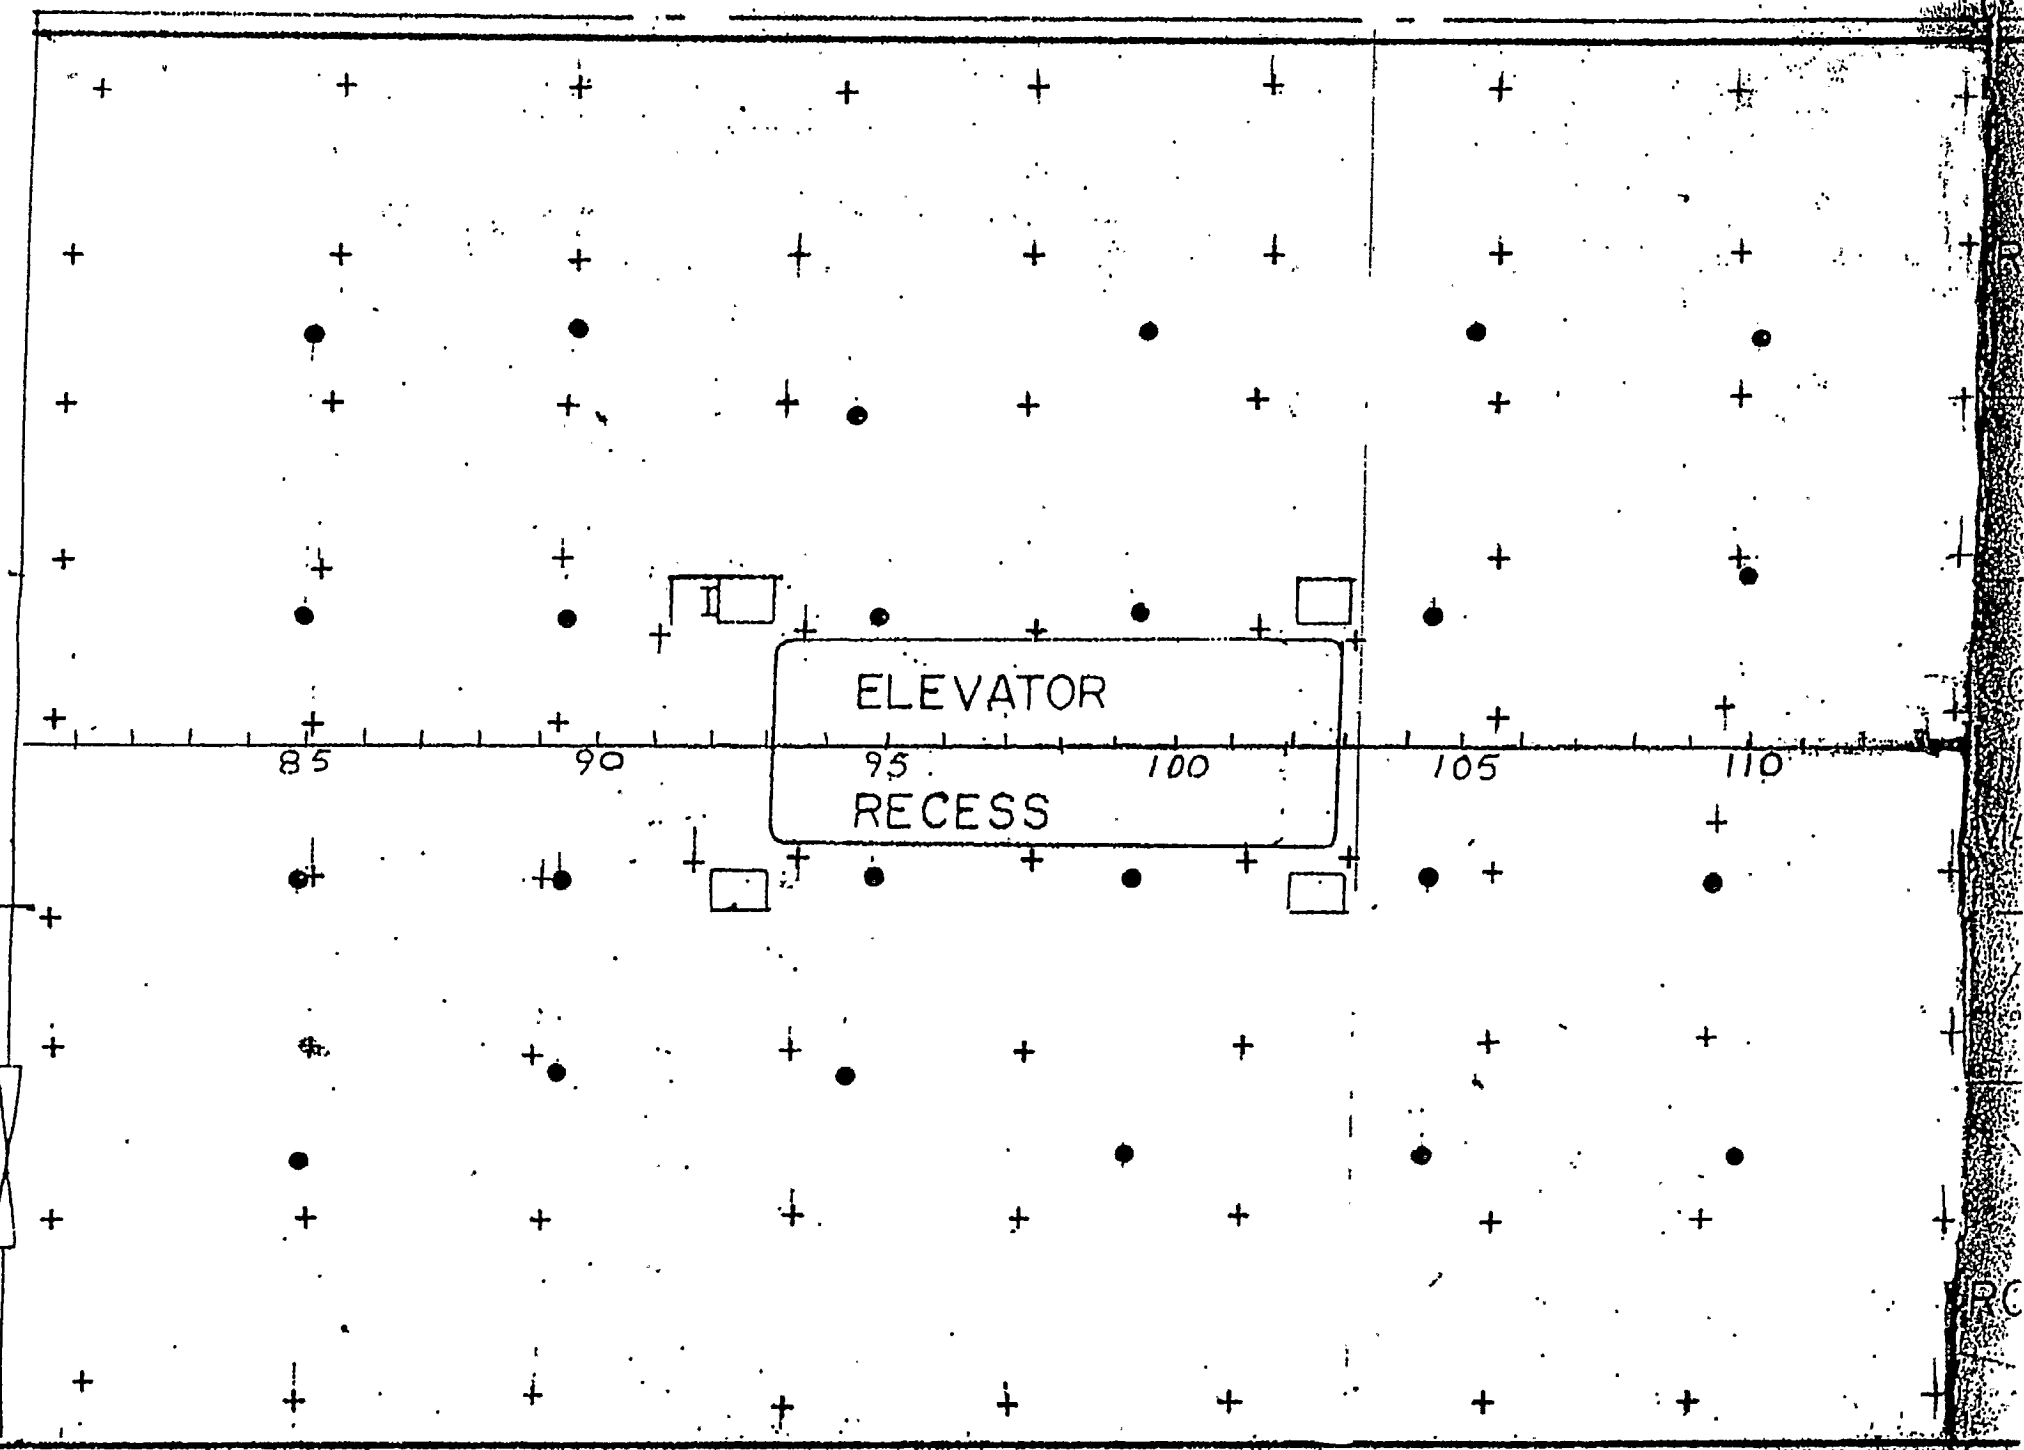

100

105

110

FRAME SPACING = 36"

CHIEF MATE
MAX CADE LOROS

1" = 10' 00"

3 HOLD TWEEN DECK

FRAME SPACING = 36"