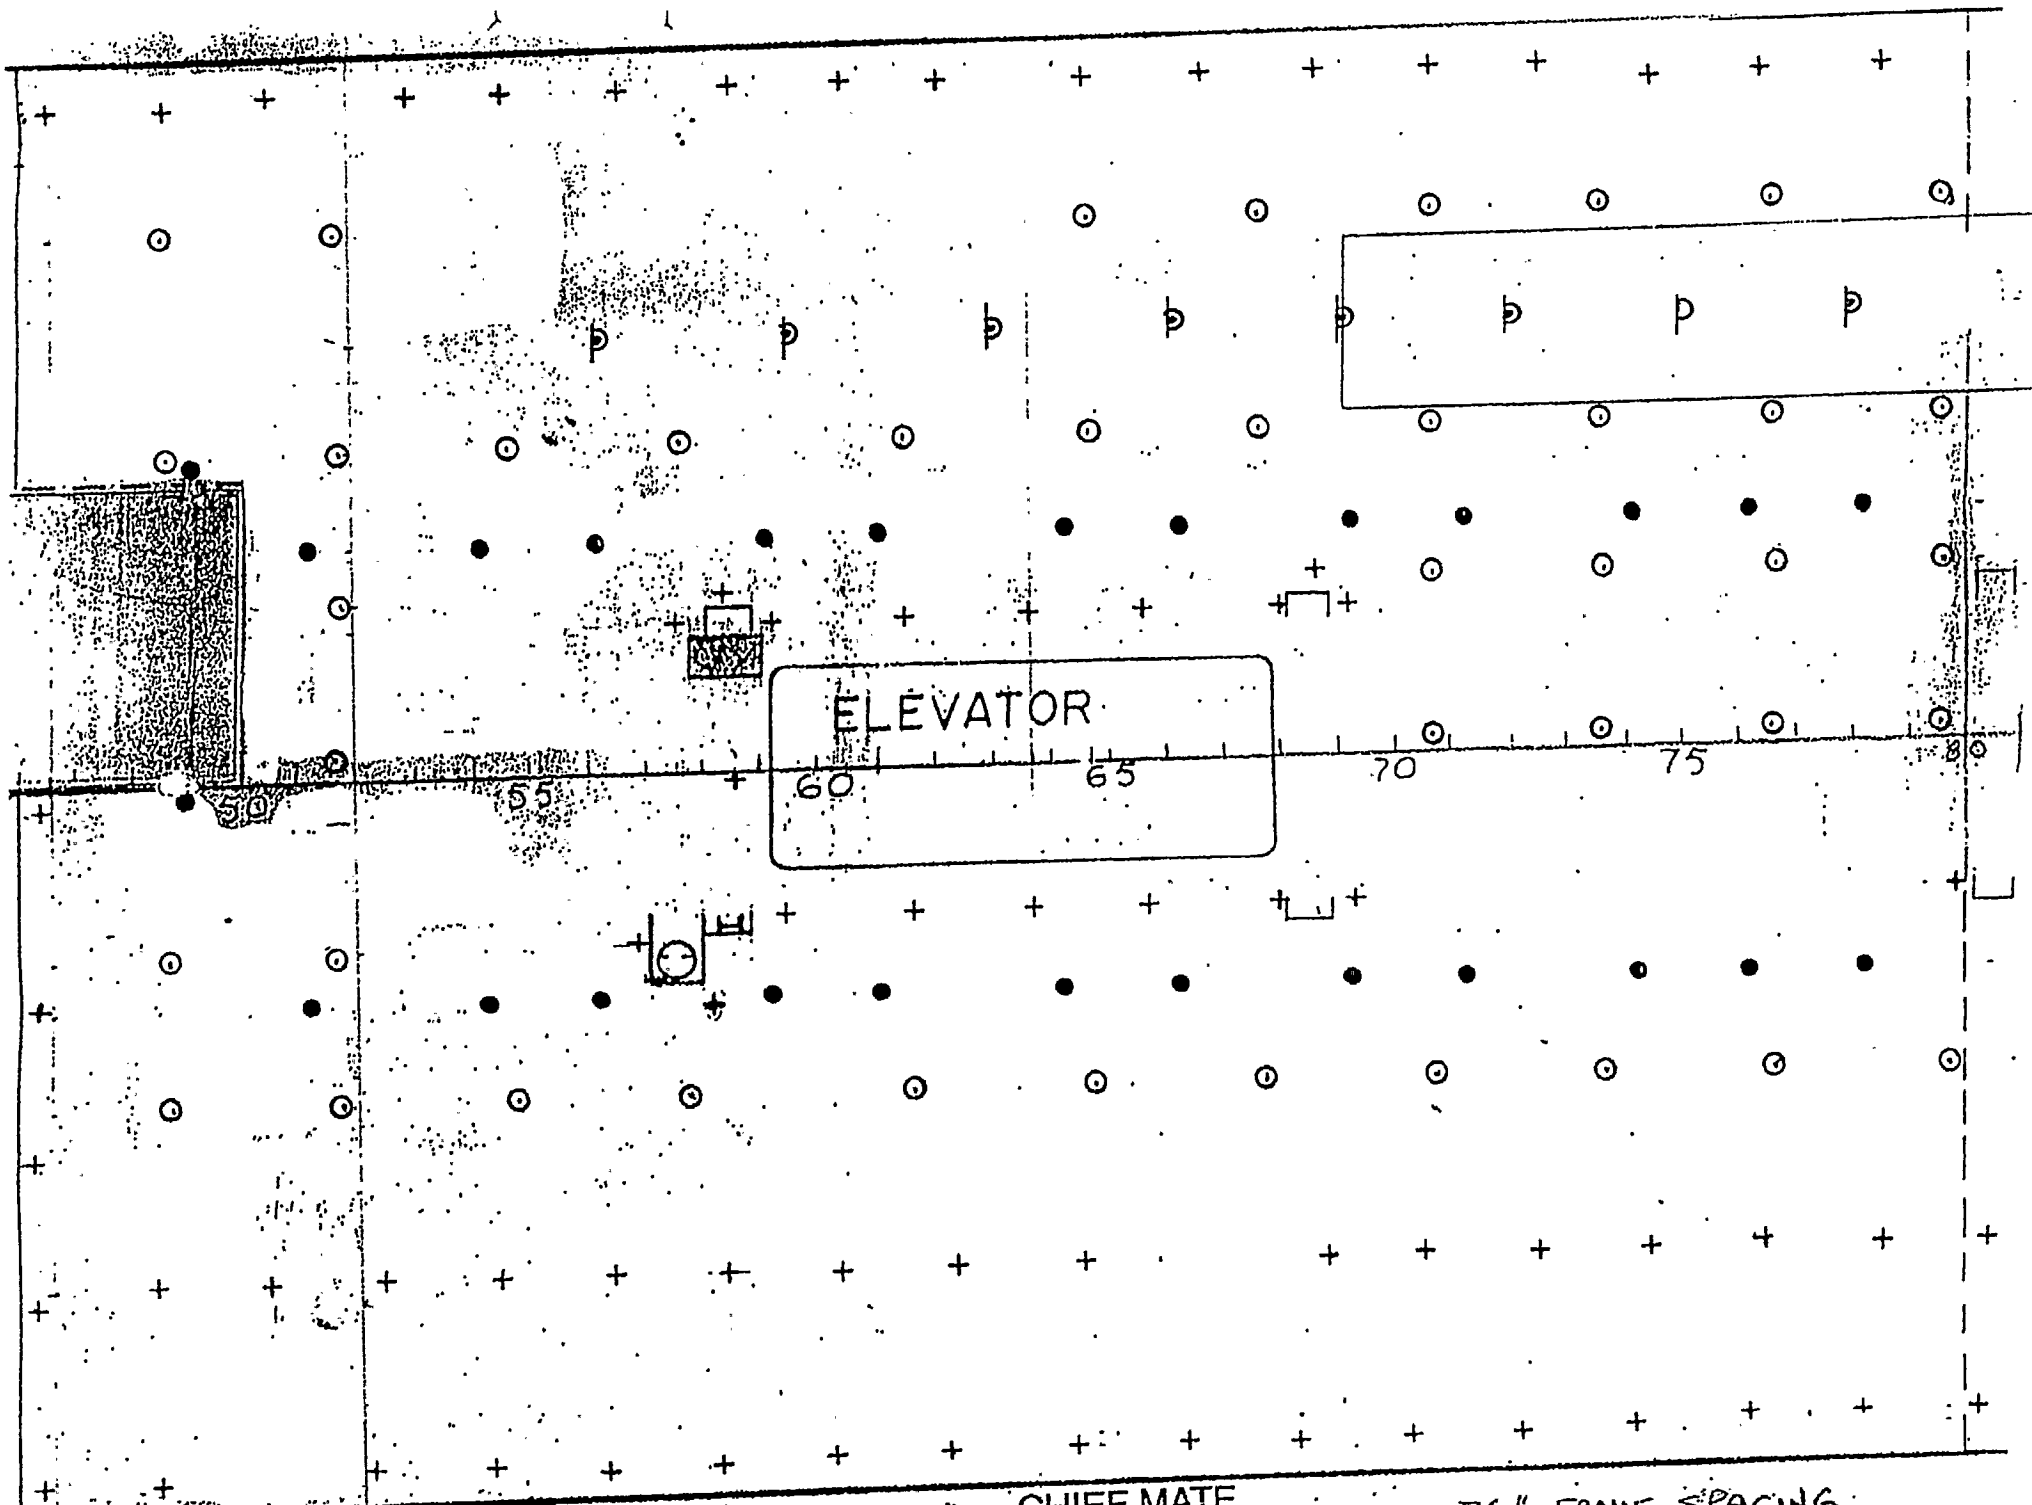

ELEVATOR

12-11-54 A. M. A. L. DECK 1"=100"

CHIEF MATE
M. CAPELLEROS

36" FRAME SPACING