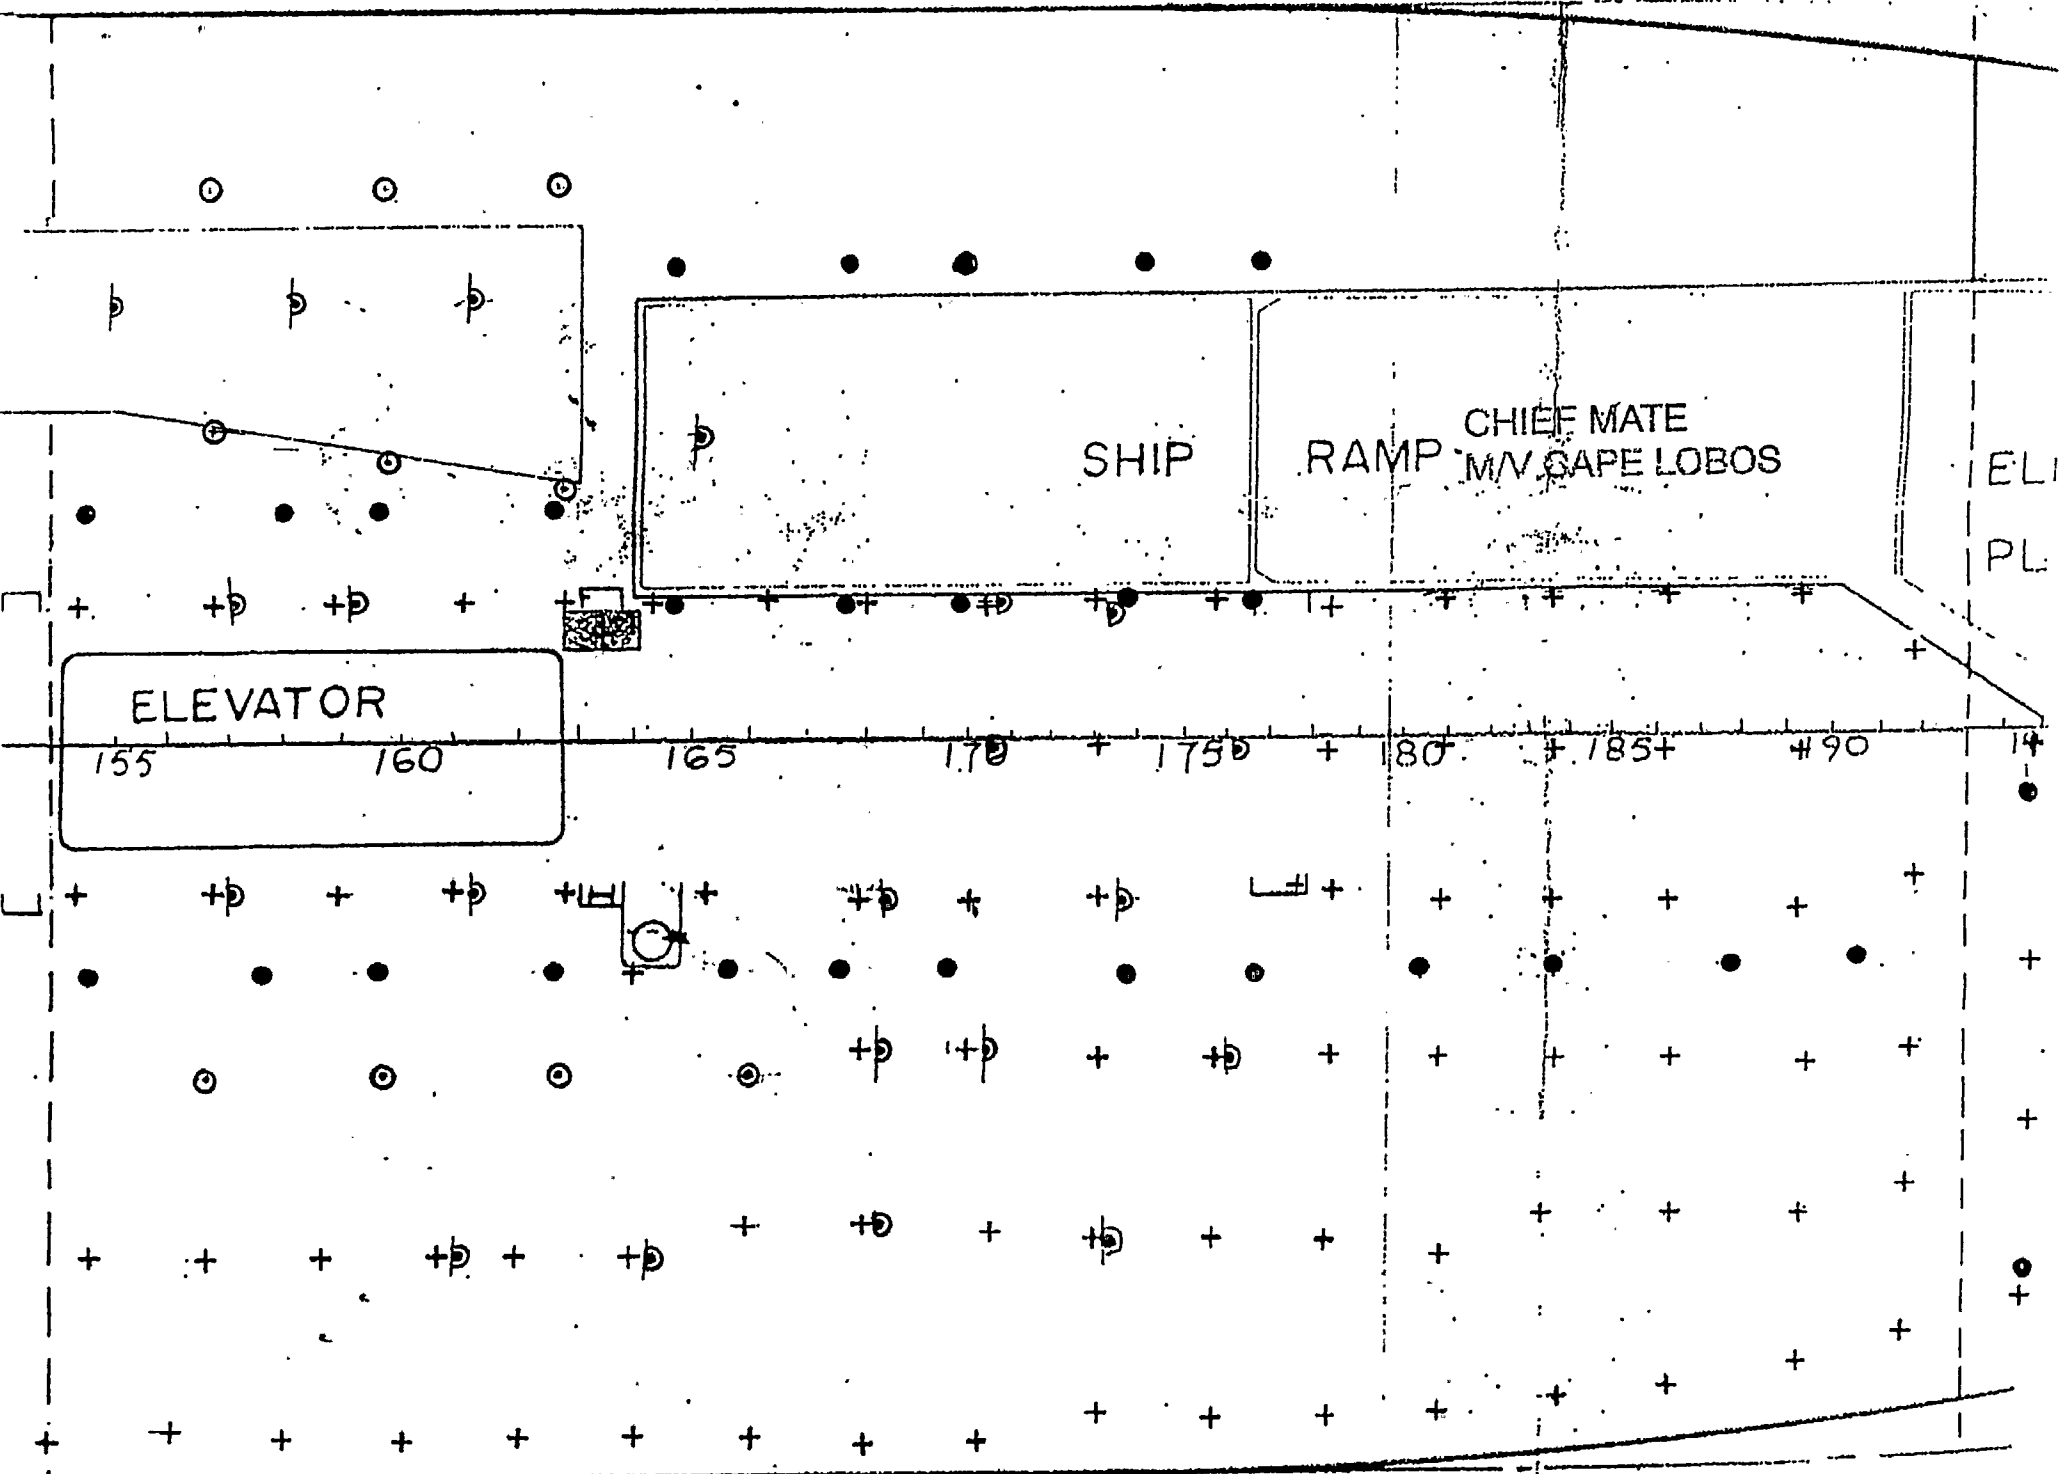

(NOT TO SCALE)

1 HOLD MAIN DECK

1" = 10'00" FRAME SPACING = 27"

27" FRAME SPACING FWD FR 169 1 HOLD MAIN DECK

ELEVATOR

120 125 130 135 140 145 150

1"=10'00"

CHIEF MATE
M/V CAPE LOBOS