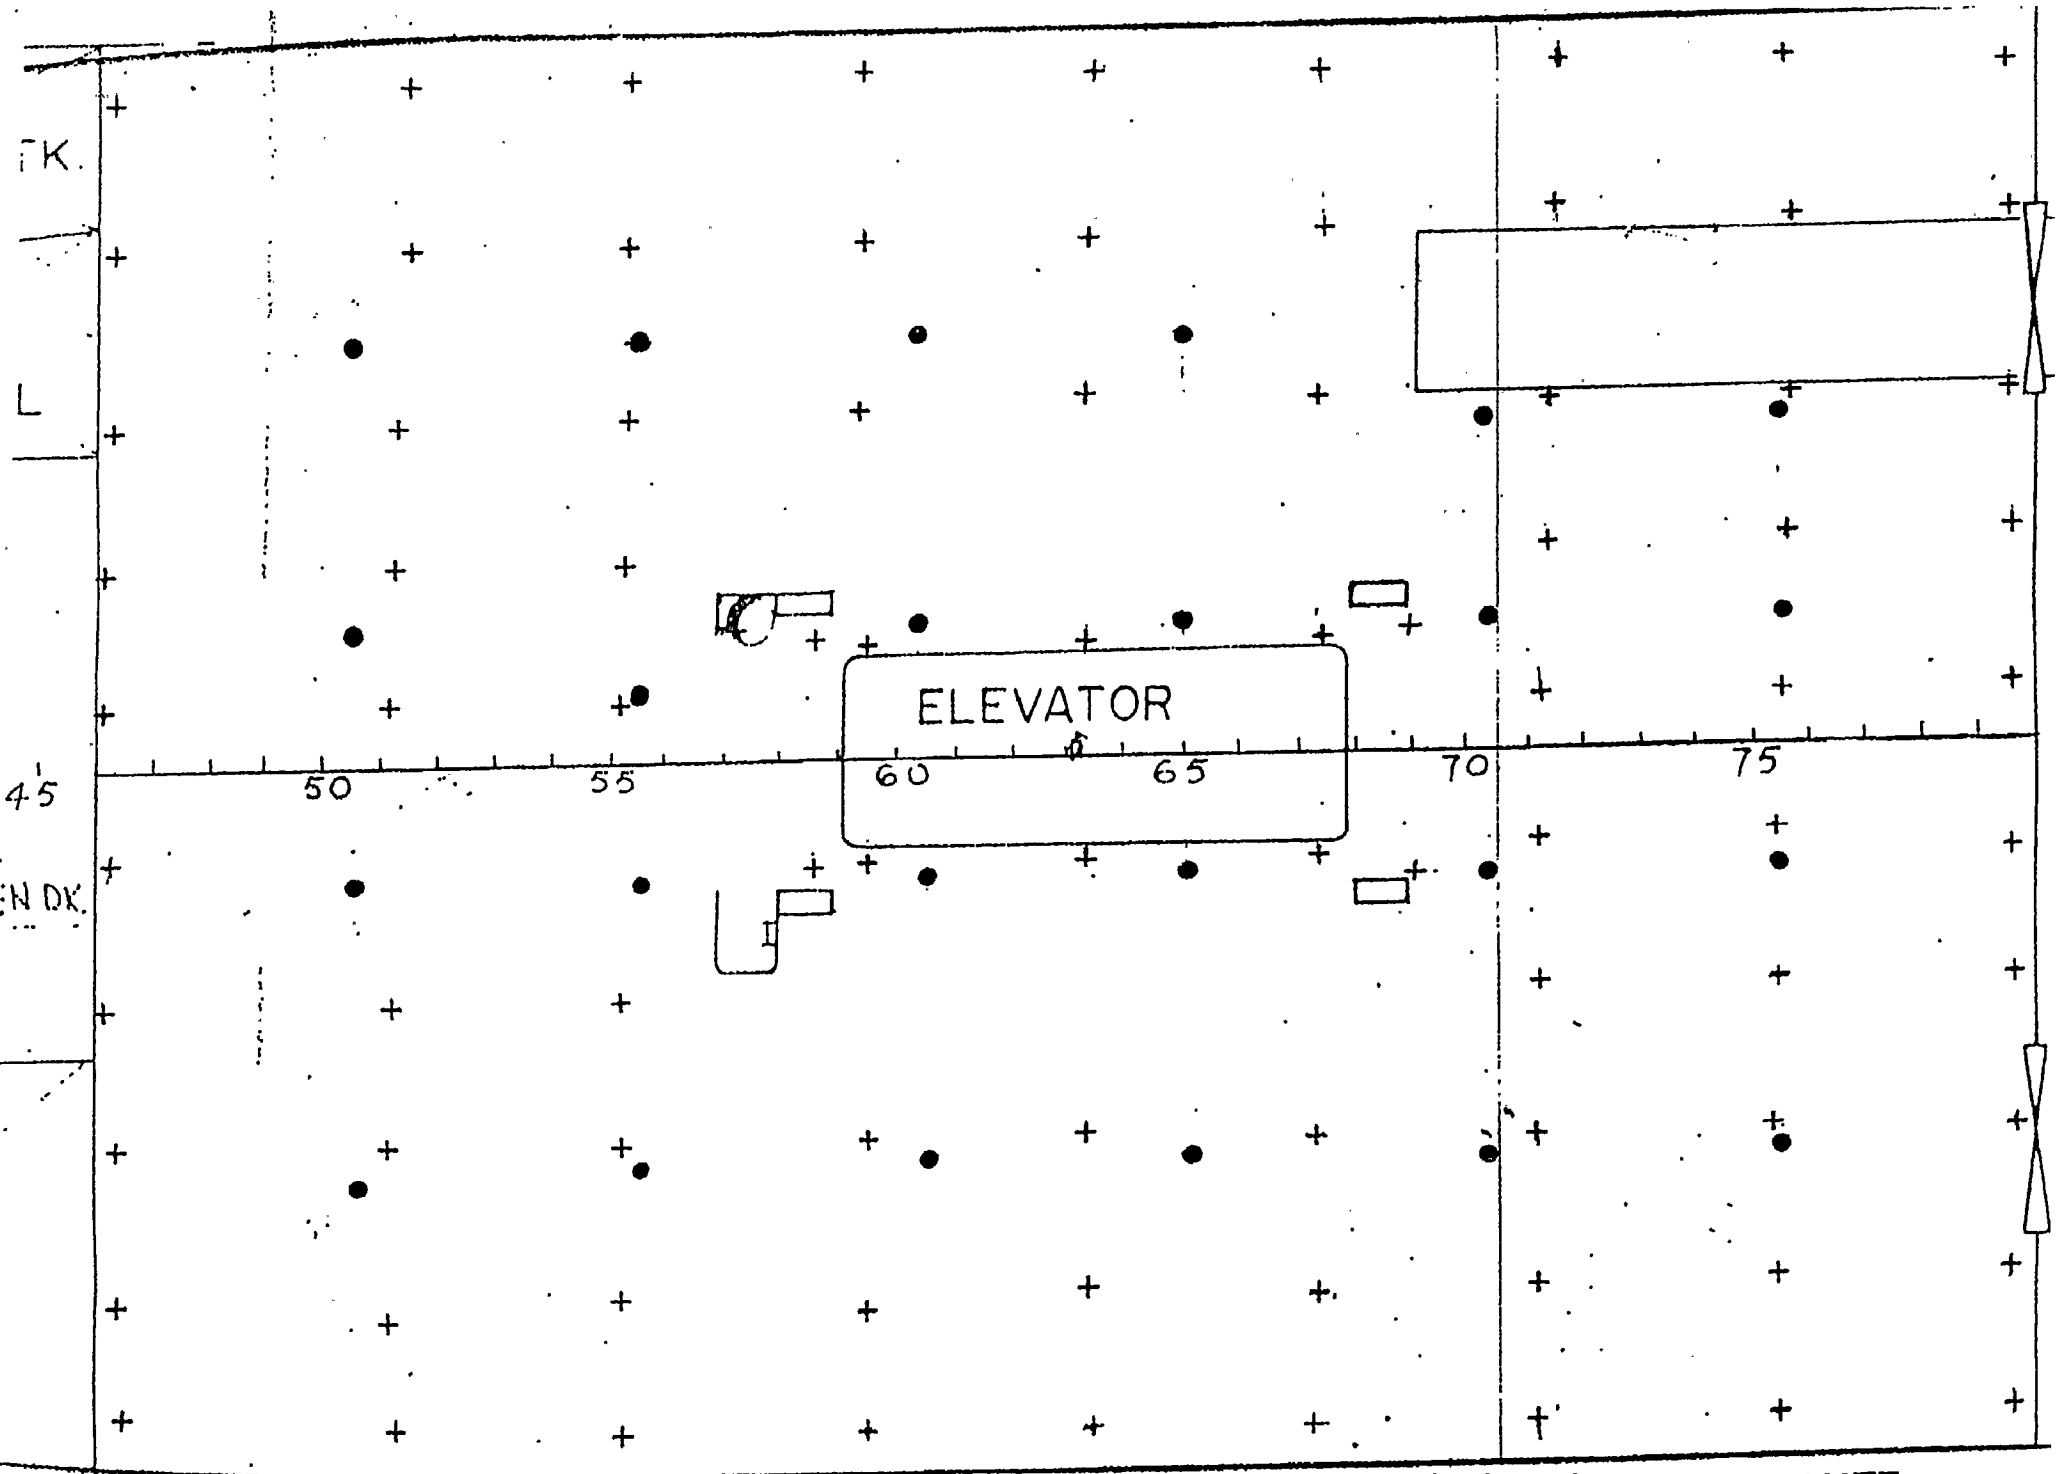

FK.

L

45

N DK.

ELEVATOR

FRAME SPACING = 36"

SCALE 1" = 10'00"

4 HOLD TWEEN N DECK

CHIEF MATE

~~NAV CABE TOROS~~