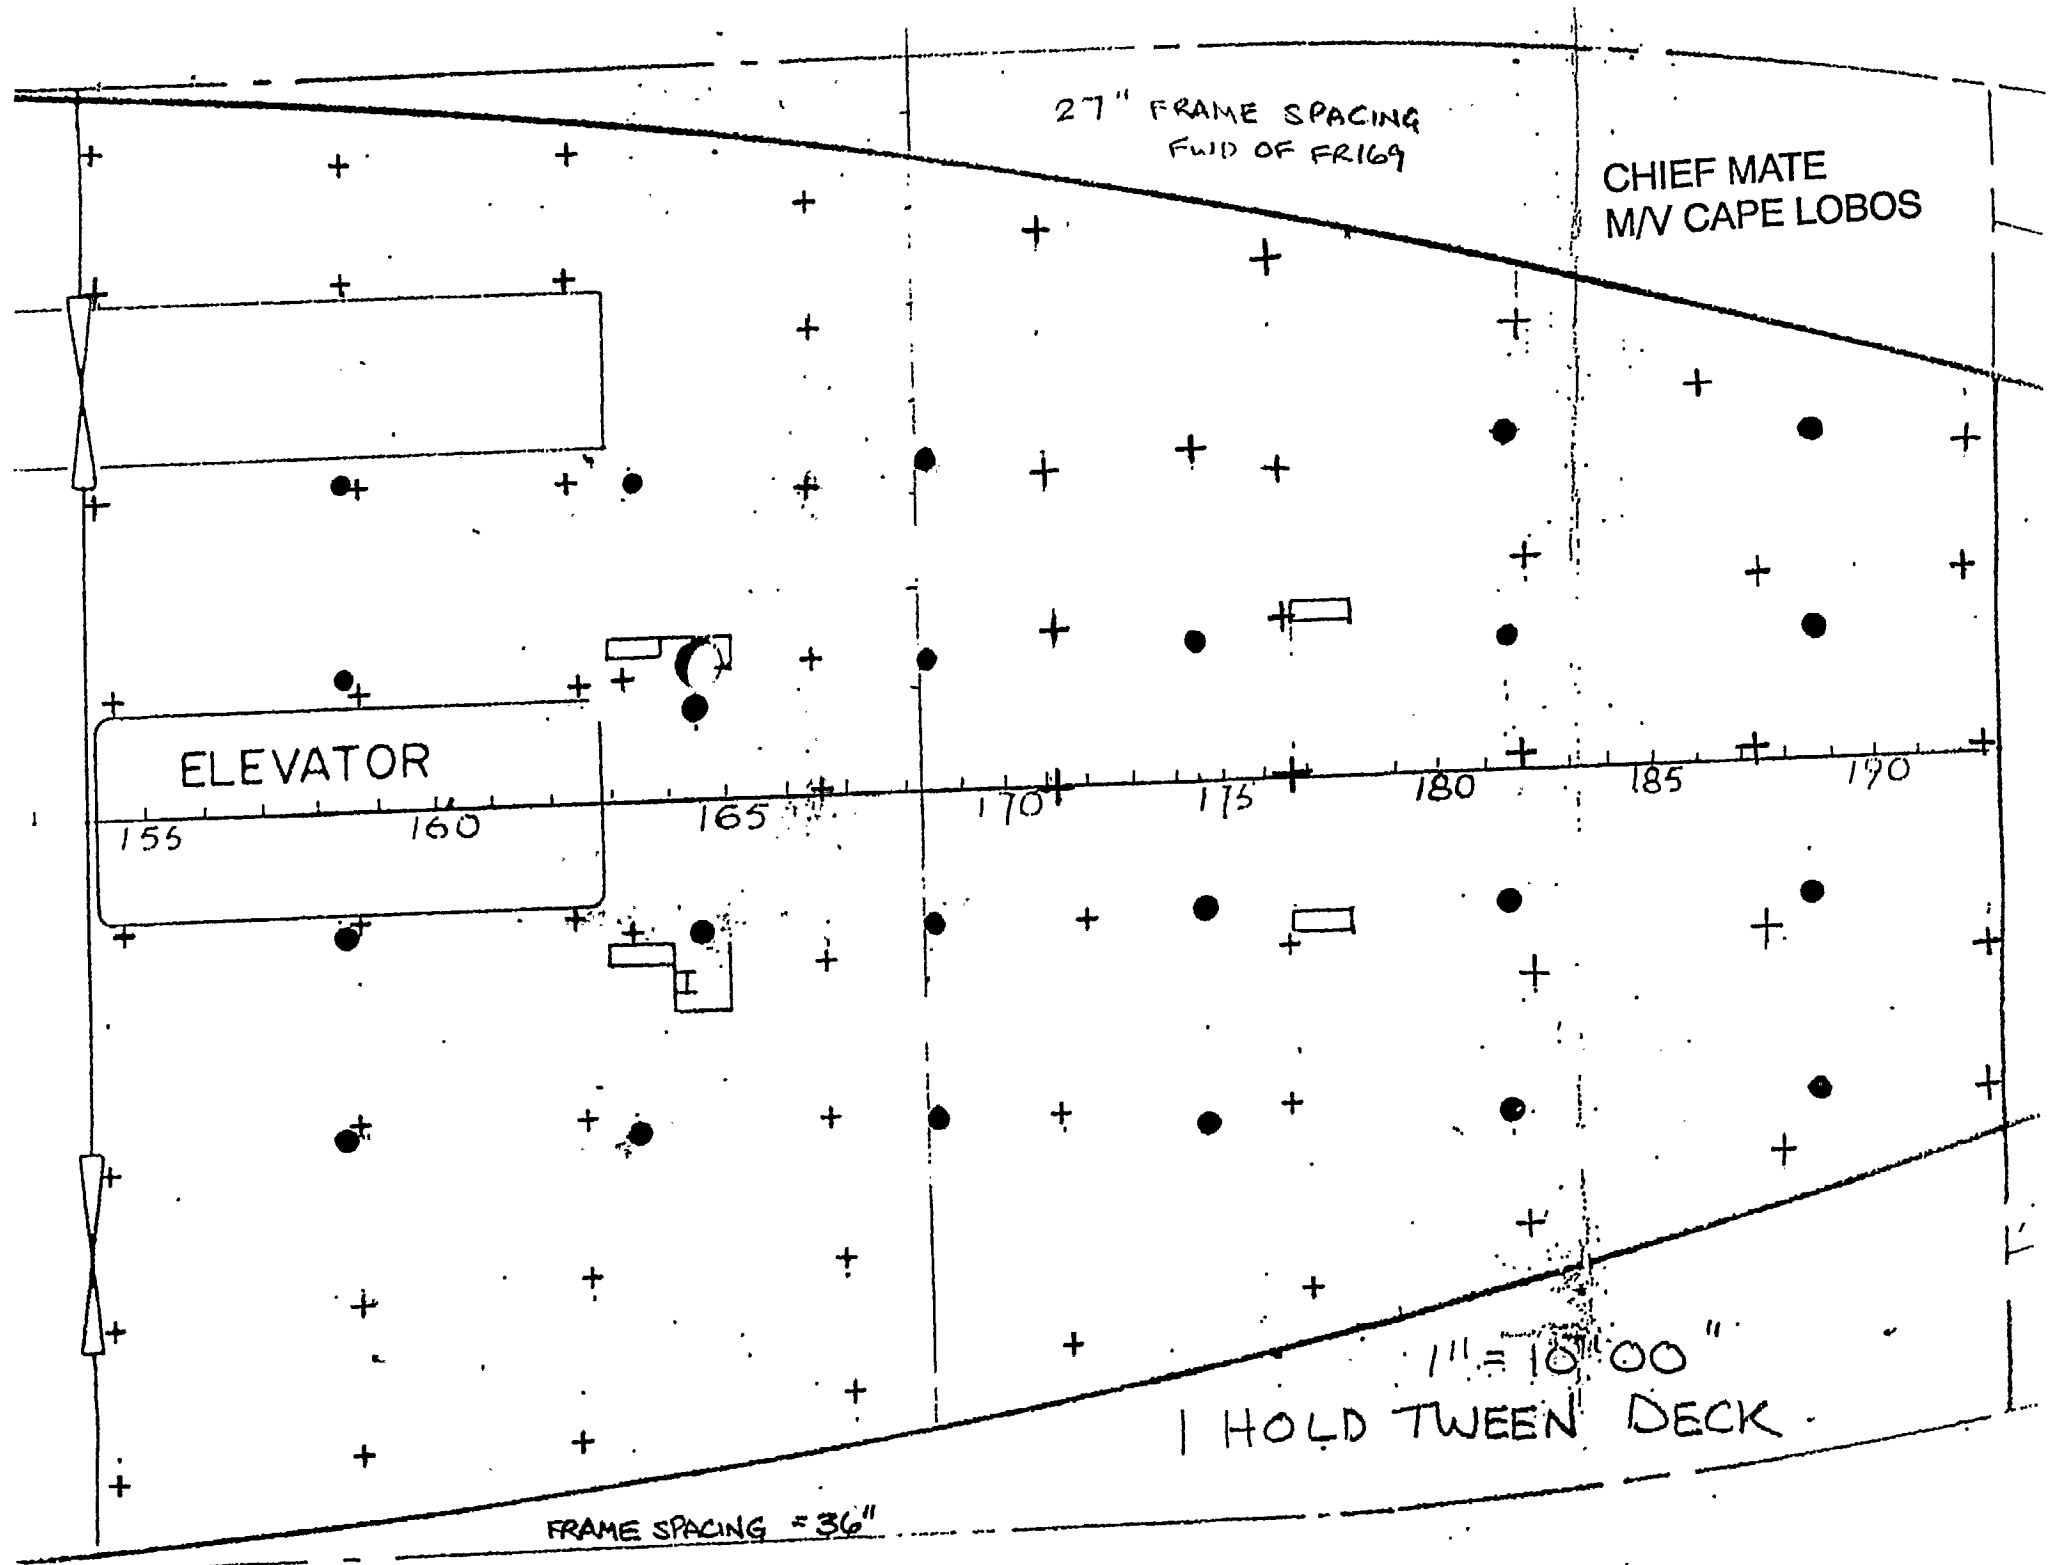

180

185

190

1" = 10' 00"

1 HOLD TWEEN DECK

FRAME SPACING = 36"

CHIEF MATE
M/V CAPE LOBOS

WATER BALLAST