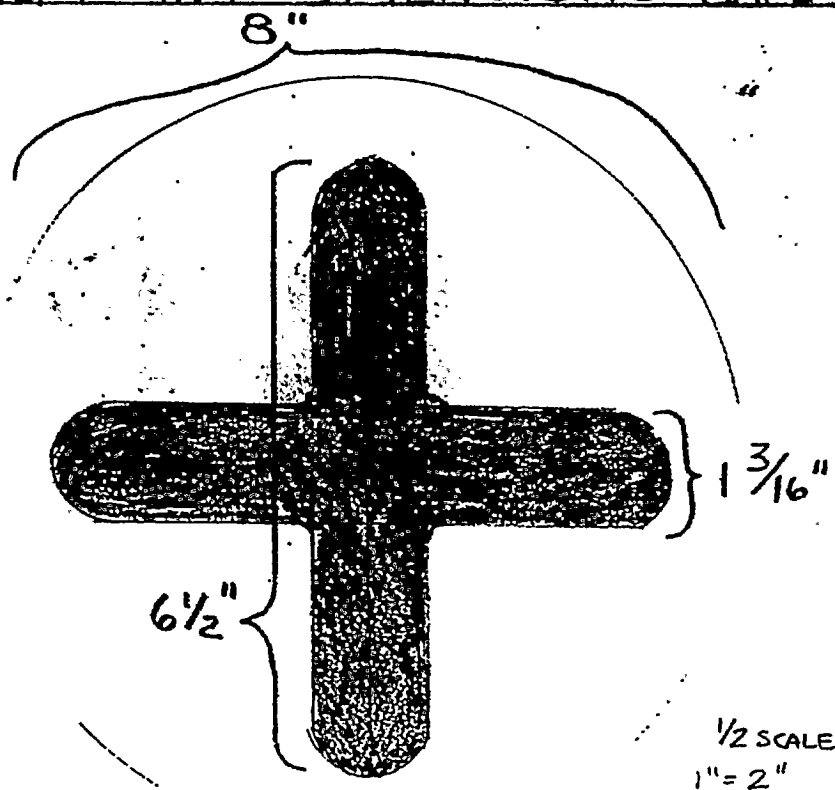

AMERICAN OVERSEAS MARINE CORPORATION

A General Dynamics Subsidiary

116 East Howard Street, Quincy, Massachusetts 02169 • (617) 786-8300

TELEX 174065

LASHING POINT DIMENSIONS - CAPE LOBOS