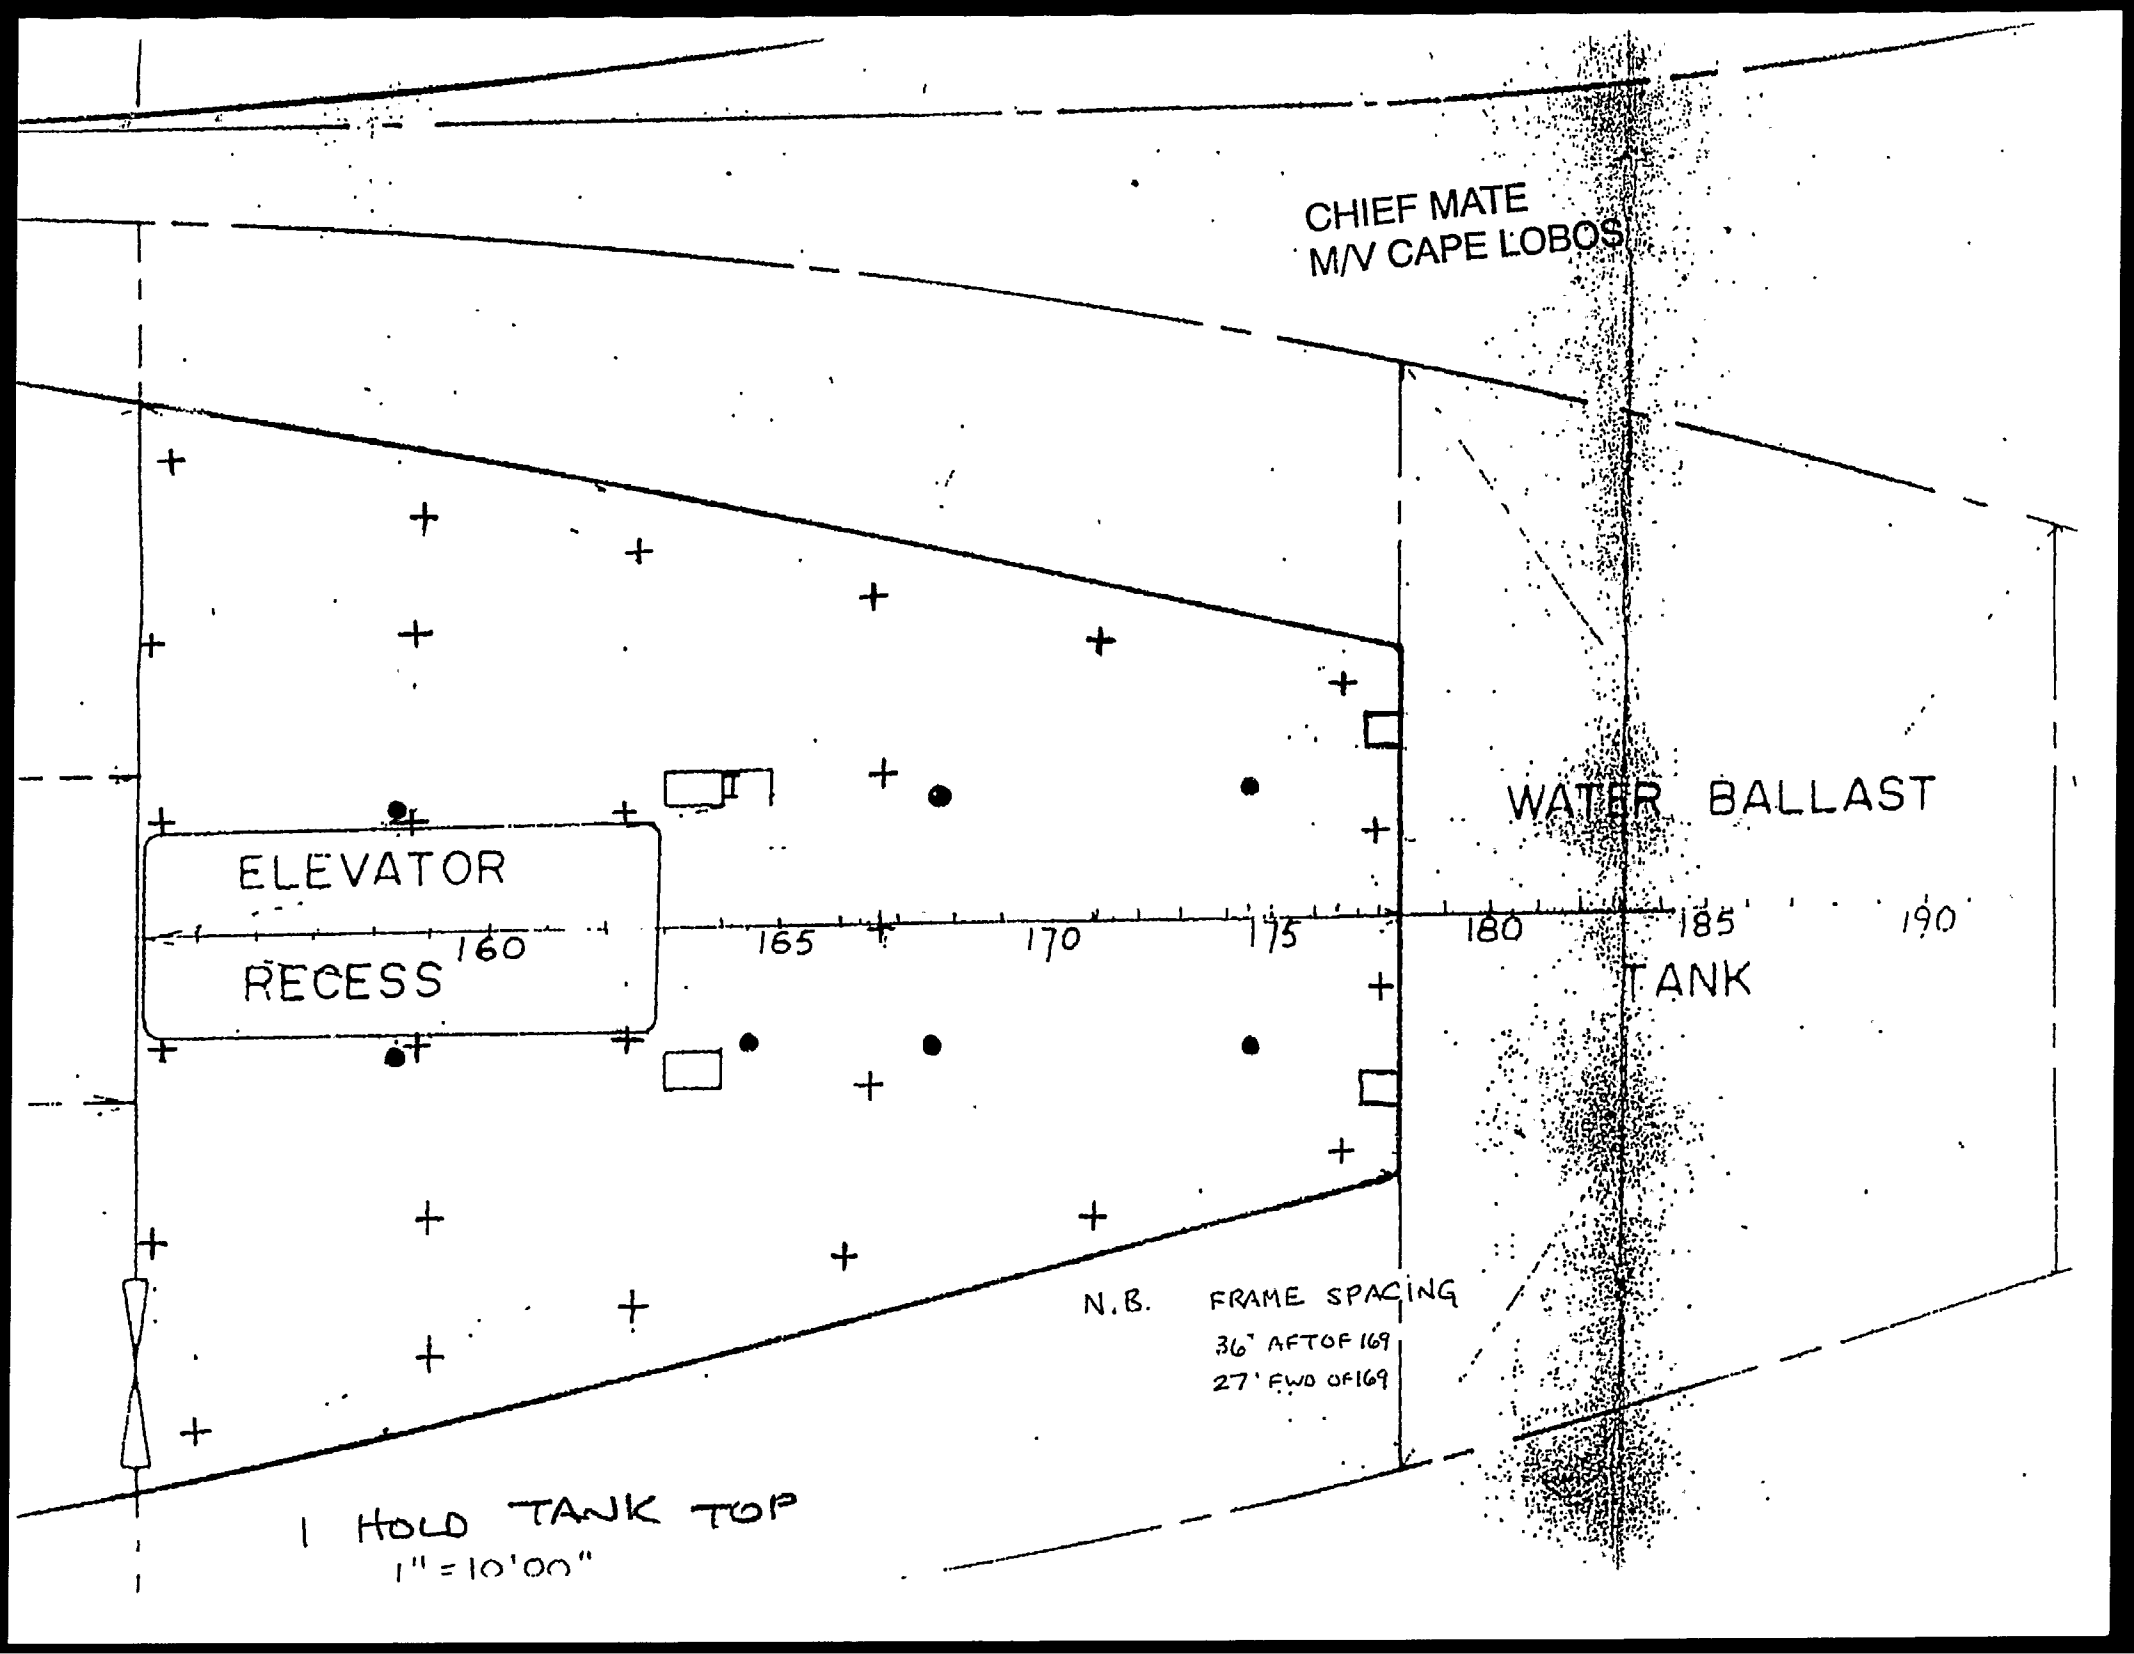

CHIEF MATE
M/V CAPE LOBOS

WATER BALLAST

TANK

ELEVATOR
RECESS

N.B. FRAME SPACING
36' AFT OF 169
27' FWD OF 169

1 HOLD TANK TOP
1" = 10'00"