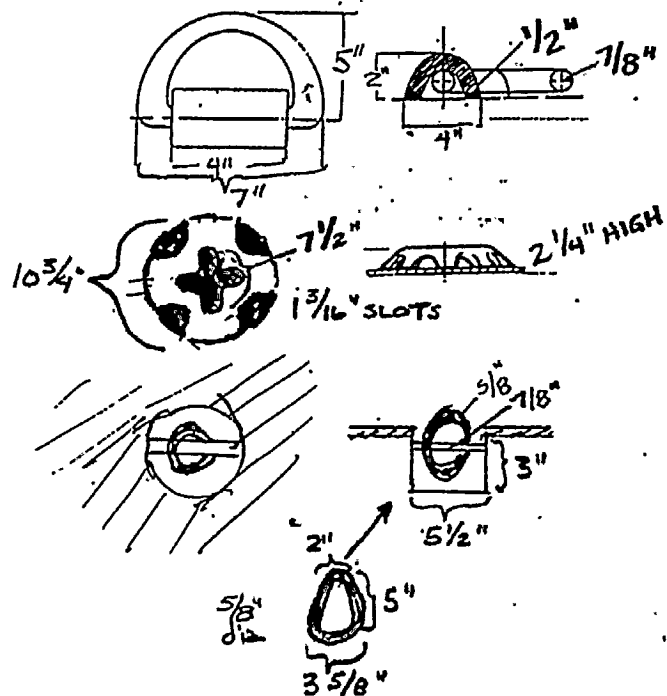

M/V CAPE LOBOS

LASHING POINTS PLANS

SCALE — 1" = 10.0'

LEGEND:

= "D" RINGS

= CLOVERLEAFS (RAISED)

= DECK SOCKETS & RINGS

= FLUSH DECK CLOVERLEAF
(SEE NEXT PAGE)