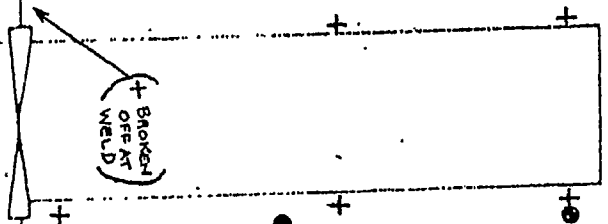

85

90

95

100

105

110

FRAME SPACING = 36"

CHIEF MATE
MAX CADE LOROS

1" = 10' 00"

3 HOLD TWEEN DECK